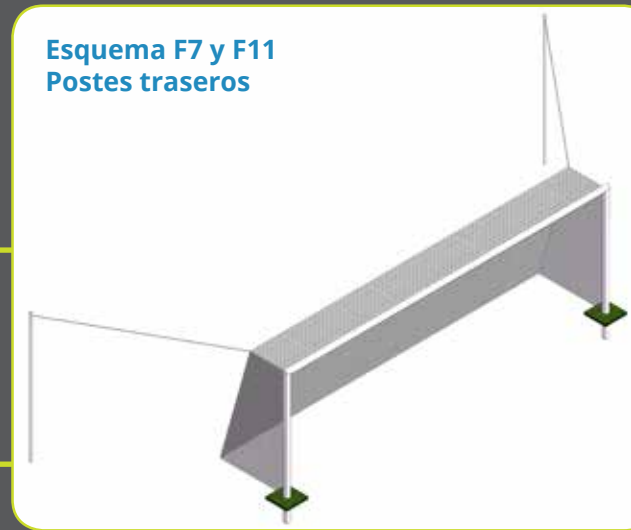

-Ref. EFPA012

Portería empotrada, con arquillos superiores redondo de 120mm
With net support arcs, round of 120mm

Esquema F7 y F11
Postes traseros