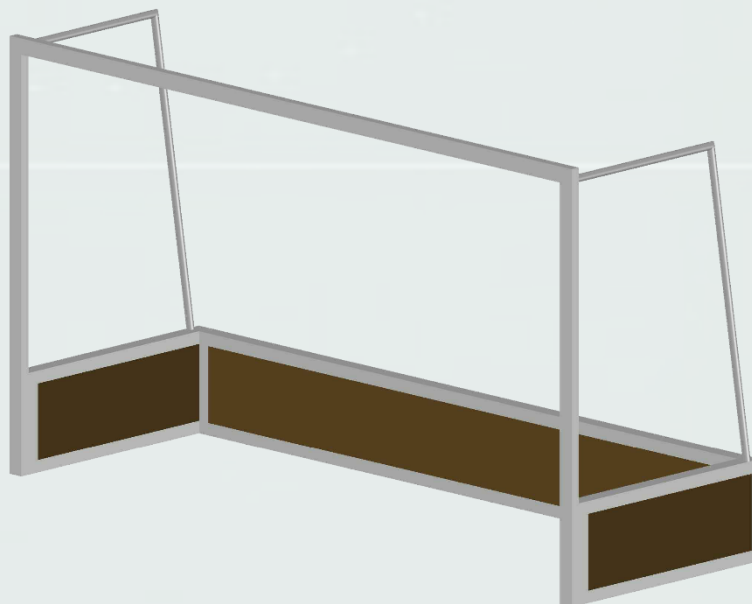

- **DESCRIPCIÓN.**

Metallic structure designed for field hockey practice.

It consists of a frame made of (80x50x2) mm tube profile, two side arches and a lower enclosure of pine wood painted of great consistency.